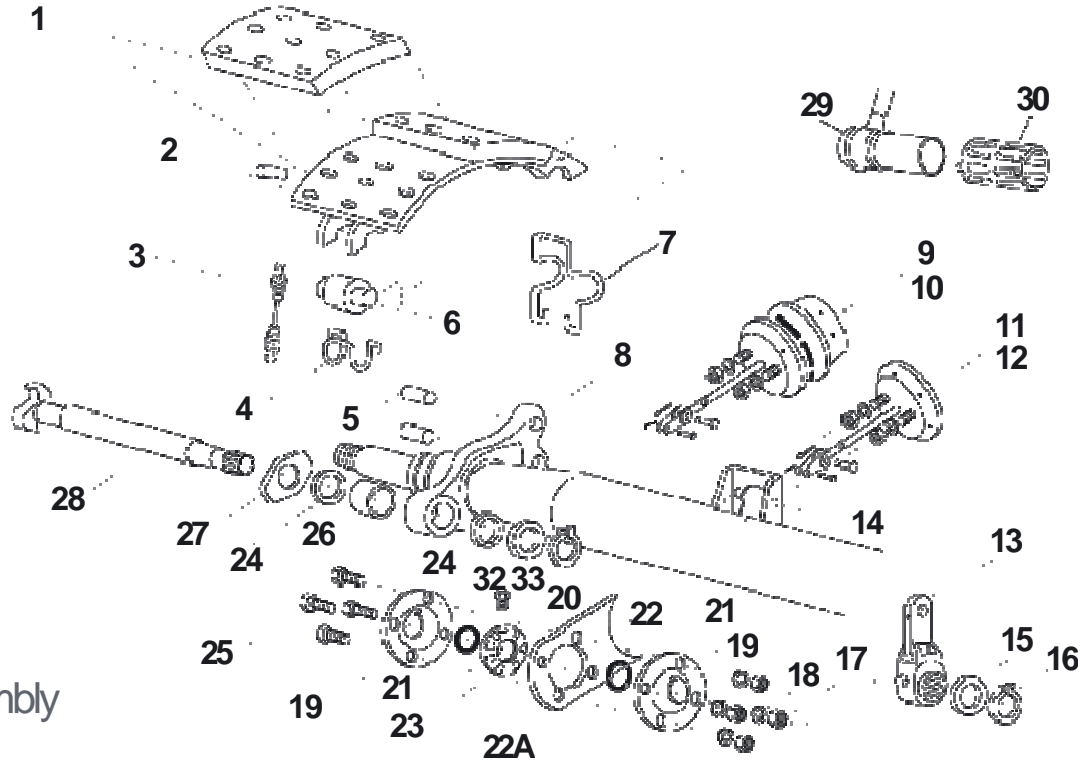

Air Brake

10K, 12K and 16K Axles

12 1/4" x 5 1/2"
Air Brake Assembly

Parts List

No.	Brake Part Description	AL-KO Part No.	Hayes Part No.	No.	Brake Part Description	AL-KO Part No.	Hayes Part No.
1	Brake Lining Assembly Kit	KSL137	KSL137	20	Grease Fitting 1/4"	—	09367132
2	Spring Retainer (incl. KSL137)	09680822	09680822	*21	O-Ring	—	—
3	Return Spring (incl. KSL137)	—	096529	*22	Plate Mounting (Flat)	—	—
4	Roller Retainer (incl. KSL137)	—	09680821	22A	Cam Bracket Assembly	—	09694696
5	Anchor Pin (incl. KSL137)	—	09662640	*23	Cam Bushing	—	—
6	Cam Roller (incl. KSL137)	—	09662631	24	Grease Seal	—	09103310
7	Anchor Pin Retainer (U Spring)(incl. KSL 137)	—	09680823	*25	Cam Screw	—	—
*8	Brake Spider Assembly	—	—	26	Nylon Spider Bushing	—	09141907
9	Spring Brake 20-24 w/Hdwe – Opt.	—	09694634	27	Spacer – Flat D-Washer	—	09054716
10	Spring Brake 24-24 w/Hdwe 16K – Opt.	—	09695052	28	Camshaft 21.25 RH 28 Spline (Std.)	—	09694806
11	Air Chamber No. 20 w/Hdwe	—	09694673	28	Camshaft 21.25 LH 28 Spline (Std.)	—	09694807
12	Air Chamber No. 24 w/Hdwe 16K	—	09694852	28	Camshaft 23.5 RH 28 Spline	—	09694824
13	5" Auto Slack Adjuster 28-Spline	—	09695009	28	Camshaft 23.5 LH 28 Spline	—	09694825
*14	Air Chamber Bracket (std.)	—	09356108	29	Sensor & Cable for ABS	—	09695100
15	Spacer Washer	—	09680825	30	Sensor Clip for ABS	—	09695101
16	Snap Ring	—	09680824	31	Nut & Collar Kit for Slack Adjuster (not shown)	—	09695011
*17	Nut	—	—	32	Camshaft Snap Ring	—	09680820
*18	Lock Washer	—	—	33	Camshaft Washer	—	09054715
*19	Cam Bush Housing	—	—				

*Items not available for purchase separately. Available only on Axle Beam or with 22A Cam Bracket Assembly.

10 - 16K